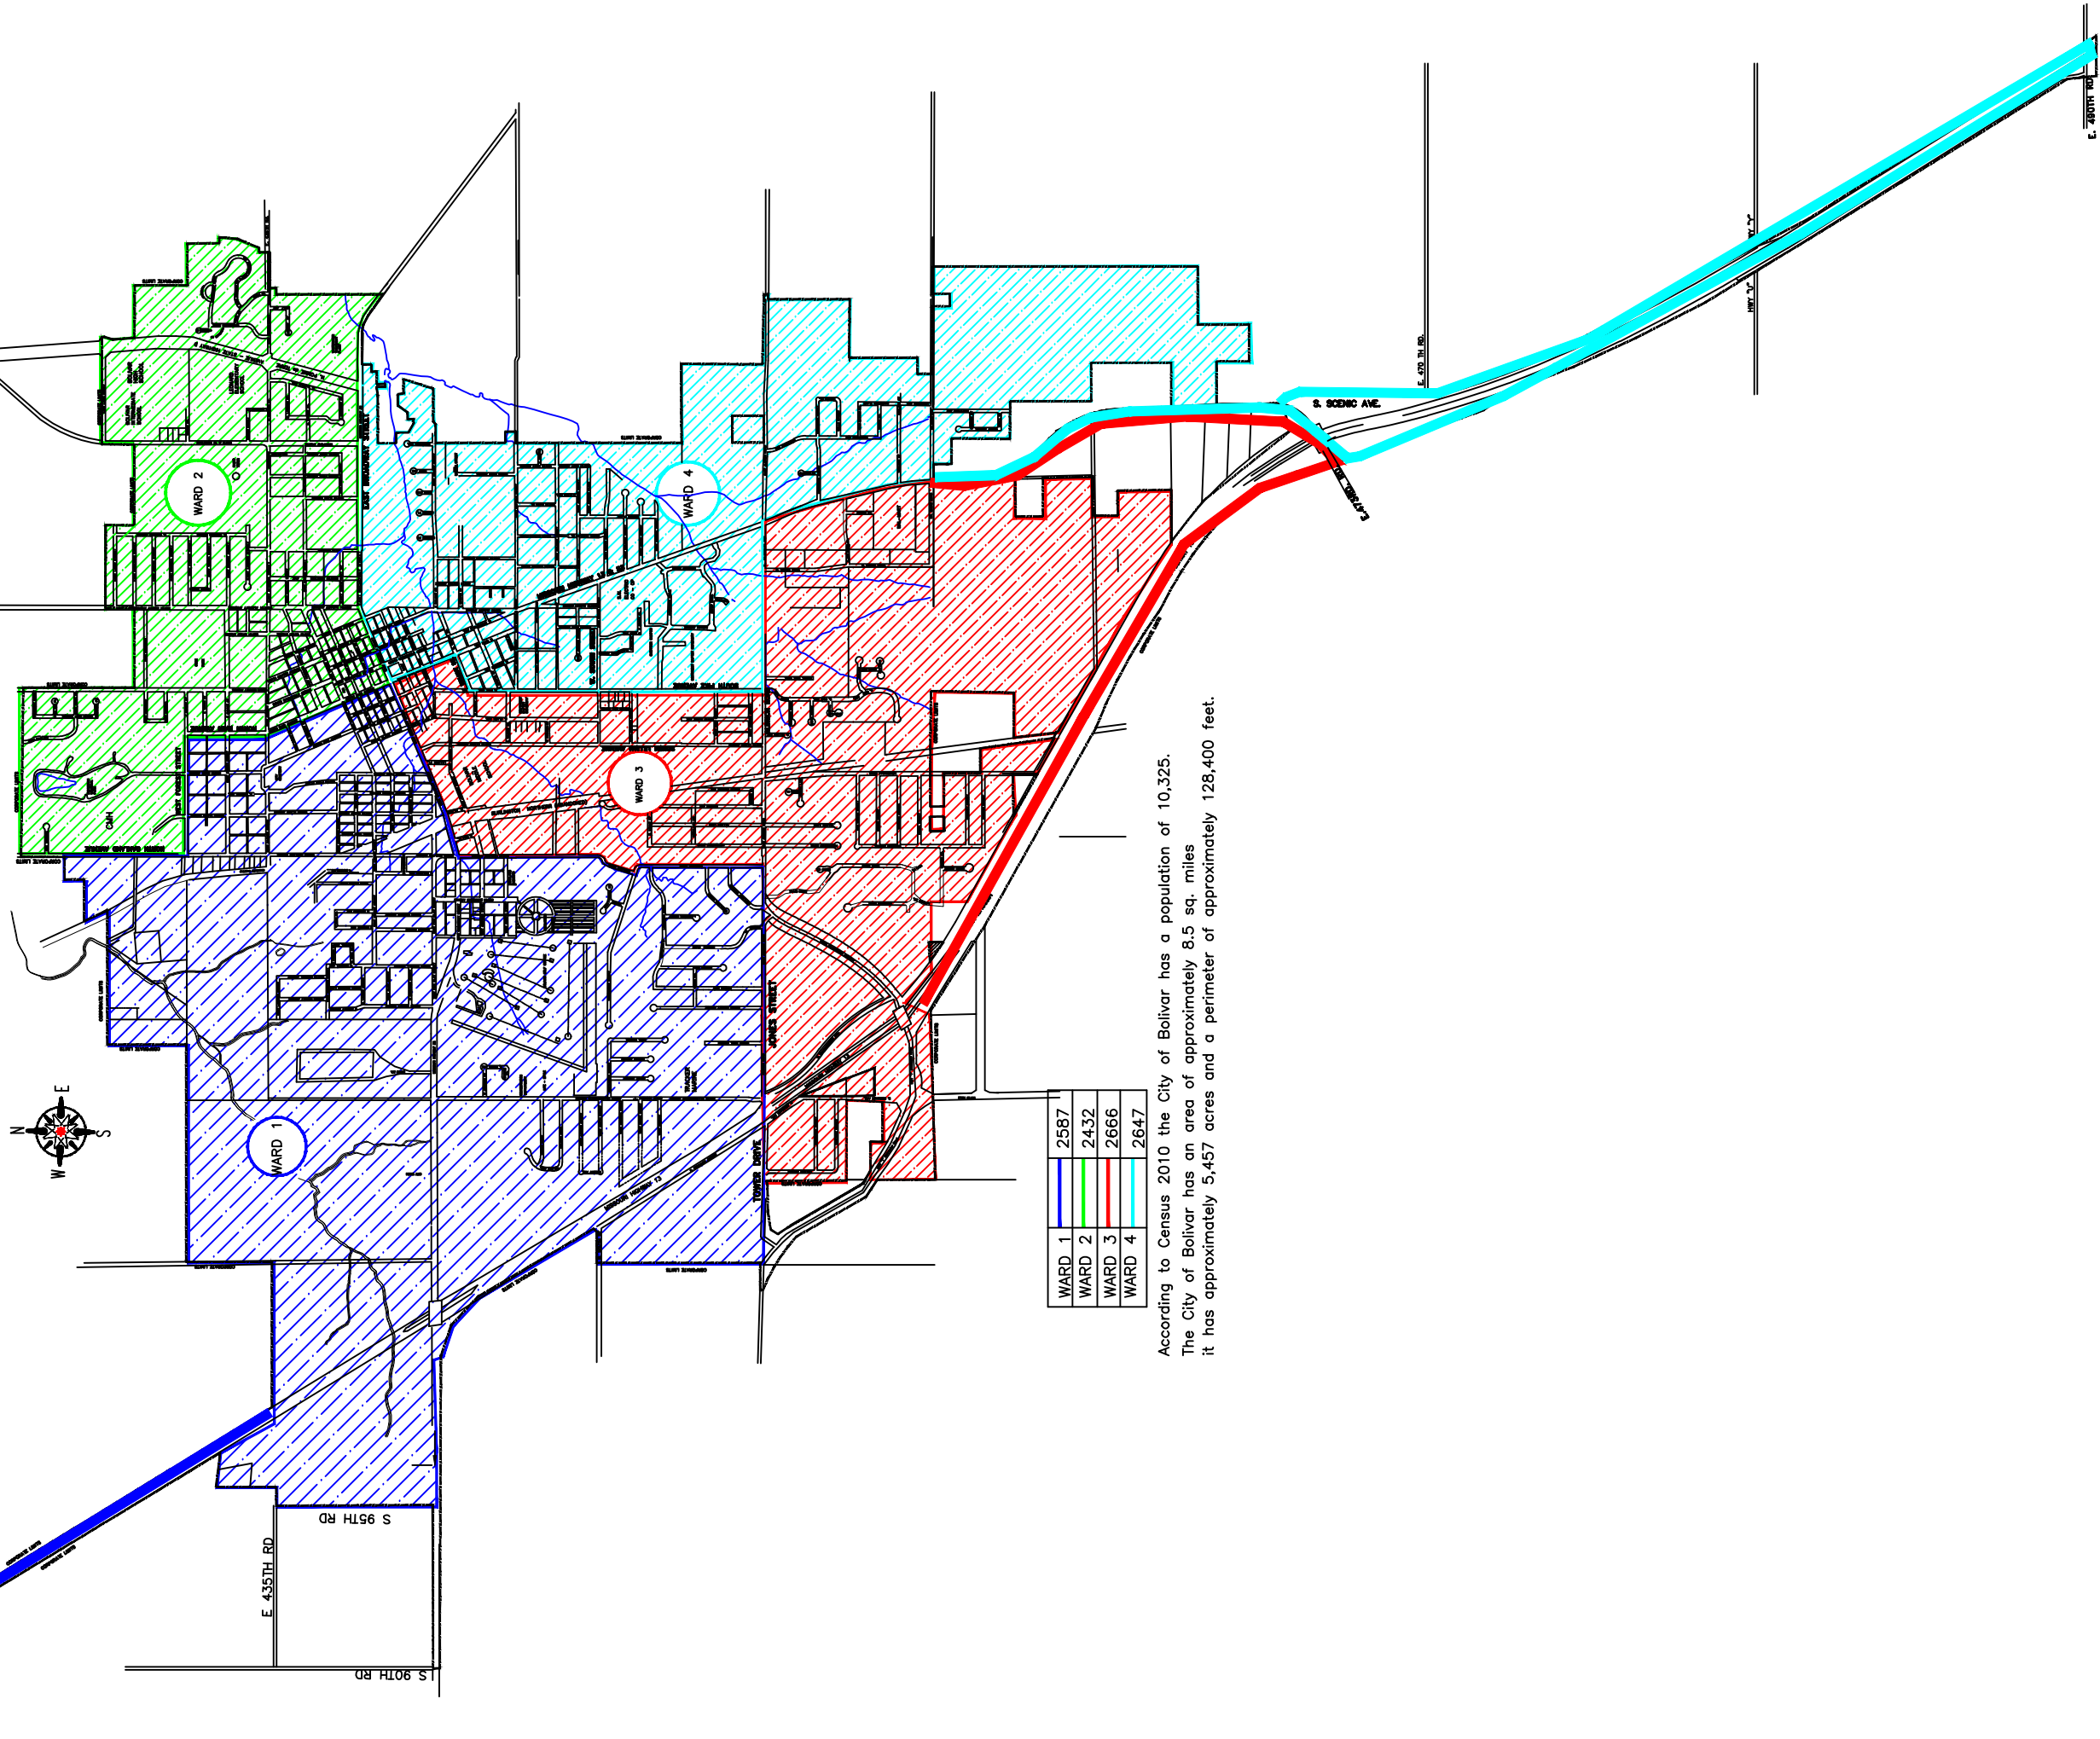

CITY OF BOLIVAR WARD MAP 2011

EXHIBIT A

According to Census 2010 the City of Bolivar has a population of 10,325.
The City of Bolivar has an area of approximately 8.5 sq. miles
it has approximately 5,457 acres and a perimeter of approximately 128,400 feet.